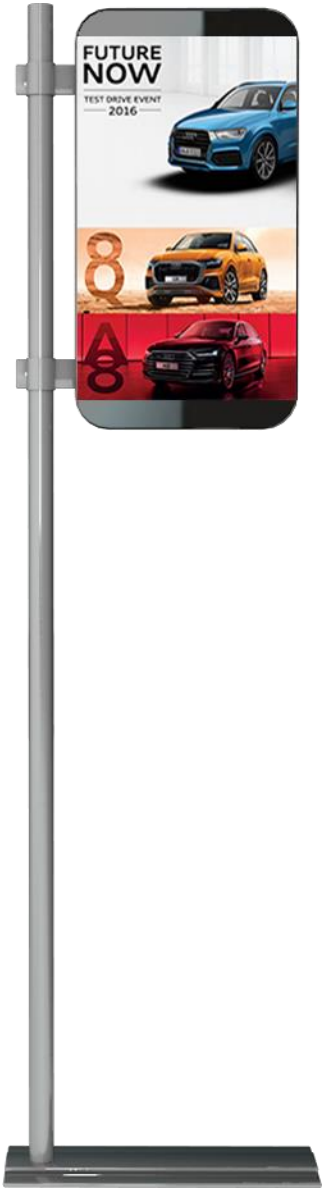

POLED

Pole LED Screen
All in One Outdoor

POLED

Single Screen / Dual screens

Front

Rear

What is POLED ?

POLED is all in one Pole LED screen that grabs high eye catches. POLED adopts excellent features for outdoor LED screen high brightness 6,000 nits displaying nice picture with narrow pitch 3.3mm even under direct strong sunlight, all weather proof including water proof, vandal proof.

What are advantages ?

High eye catches with high pole led screen

Fast ROI by AD fees & increasing revenue.

Displays nice picture with high brightness 6,000 nits, narrow pitch 3.3mm even under strong direct sunlight.

POLED

SPECIFICATON

LED	Pixel Pitch	3.3mm
	Pixel Configuration	3in1 SMD Chip
	Screen size	W 640mm (25.2") x H 1,120mm (44.1")
	resolution	194 x 339
	Luminosity	6,000 nits
	Visual Angle	Horizontal:160°;Vertical:160°
	Storage	8GB (built in controller)
	Processing Depth	16 bits
	Color number	16 M/28S
	Data refresh rate	1820Hz
	Display Mode	synchronous with video source
	Data Communication	VGA Mapped/NTSC/PAL,JPG,BMP,AVI,WMV,RM etc
	Lifespan	100,000 hours
	LED Failure Rate	≤0.00001(Led display line standard<0.0001)
	Power supply	100~240v
	Working Voltage	DC 5V

POLED